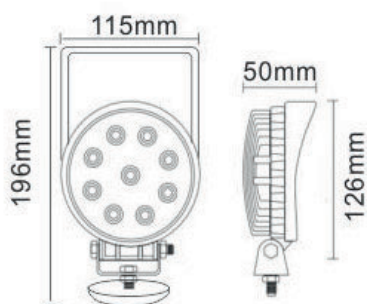

VSWD-WL606 Worklamp

R10

Part Number	Description
VSWD-WL606-F	27W ROUND LAMP - FLOOD BEAM WITH HANDLE, MAG BASE AND PLUG

Lumens	1400	Approvals	ECE R10, UKCA
Voltage	10-80v	IP Rating	IP67
LEDs	9 LEDs	Beam Pattern	Flood
Mounting	Bracket Mounting	Additional Features	Handle, Mag Base, Cigarette Plug
Dimensions	See Above	Box Qty	20
Housing Material	Aluminium	Lens Material	PMMA